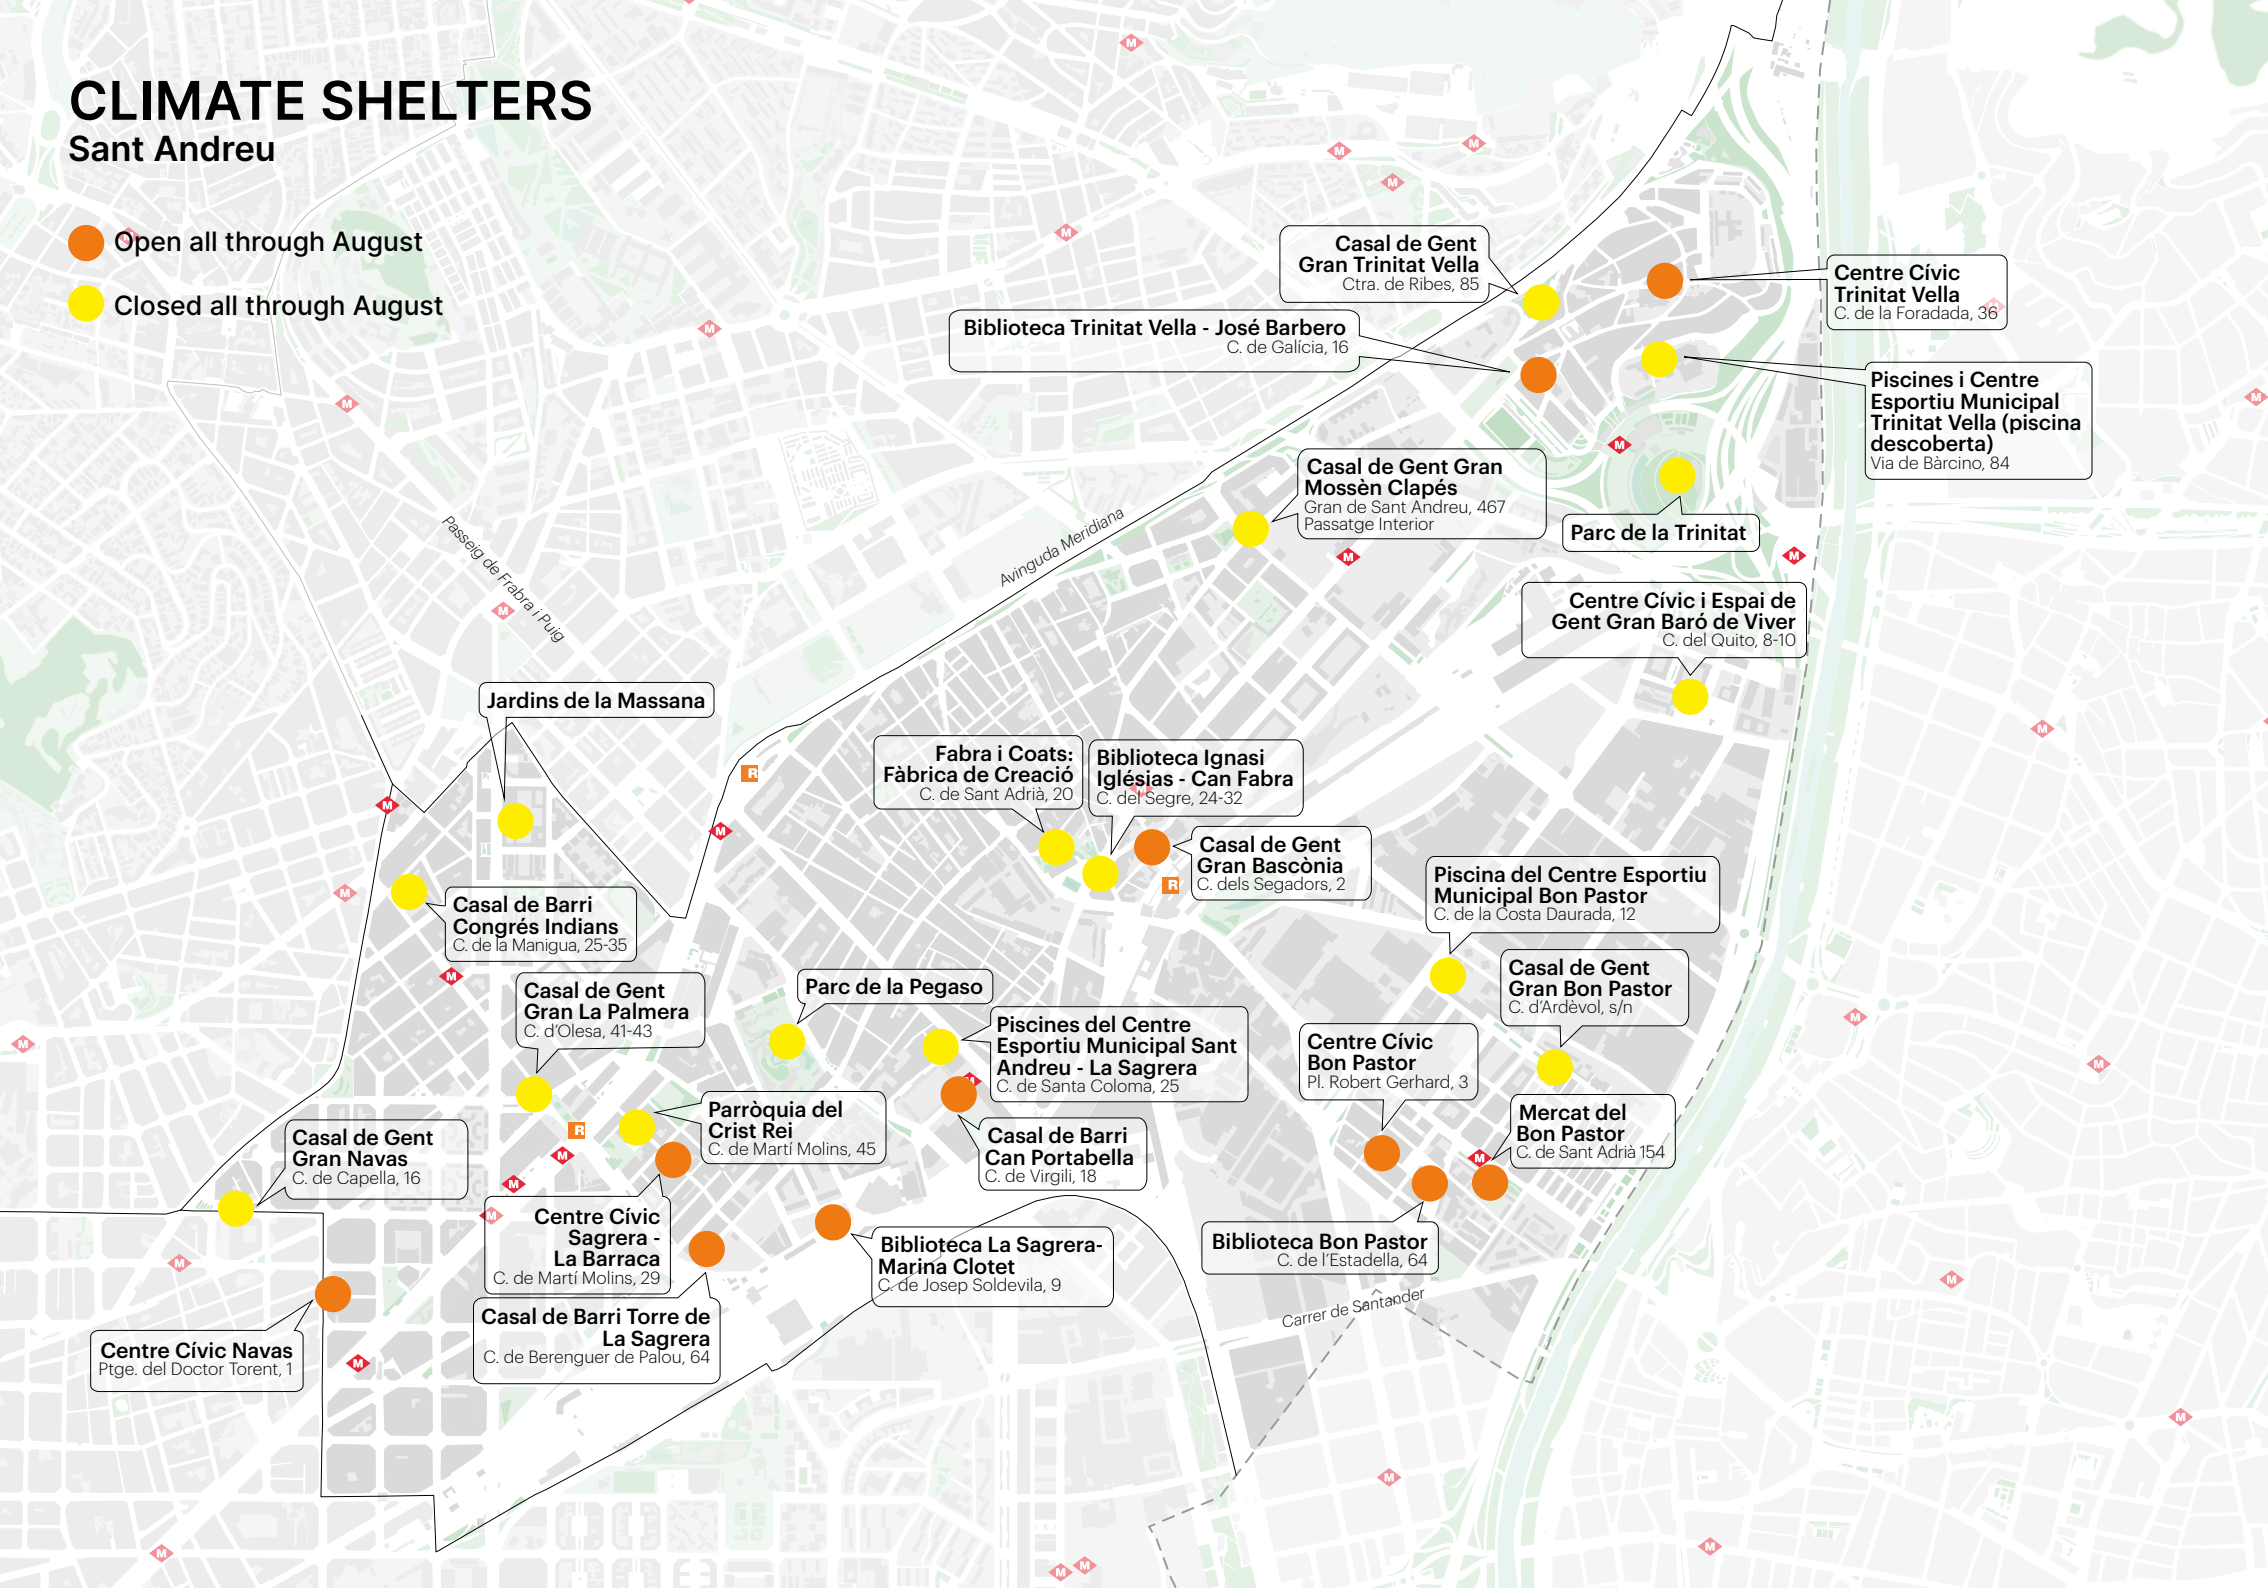

CLIMATE SHELTERS

Sant Andreu

● Open all through August

● Closed all through August

Casal de Gent Gran Trinitat Vella
Ctra. de Ribes, 85

Biblioteca Trinitat Vella - José Barbero
C. de Galícia, 16

Centre Cívic Trinitat Vella
C. de la Foradada, 36

Piscines i Centre Esportiu Municipal Trinitat Vella (piscina descoberta)
Via de Bàrcino, 84

Casal de Gent Gran Mossèn Clapés
Gran de Sant Andreu, 467
Passatge Interior

Parc de la Trinitat

Centre Cívic i Espai de Gent Gran Baró de Viver
C. del Quito, 8-10

Jardins de la Massana

Fabra i Coats: Fàbrica de Creació
C. de Sant Adrià, 20

Biblioteca Ignasi Iglésias - Can Fabra
C. del Segre, 24-32

Casal de Gent Gran Bascònia
C. dels Segadors, 2

Piscina del Centre Esportiu Municipal Bon Pastor
C. de la Costa Daurada, 12

Casal de Barri Congrés Indians
C. de la Manigua, 25-35

Casal de Gent Gran La Palmera
C. d'Olesa, 41-43

Parc de la Pegaso

Piscines del Centre Esportiu Municipal Sant Andreu - La Sagrera
C. de Santa Coloma, 25

Centre Cívic Bon Pastor
Pl. Robert Gerhard, 3

Casal de Gent Gran Bon Pastor
C. d'Ardèvol, s/n

Casal de Gent Gran Navas
C. de Capella, 16

Parròquia del Crist Rei
C. de Martí Molins, 45

Casal de Barri Can Portabella
C. de Virgili, 18

Mercat del Bon Pastor
C. de Sant Adrià 154

Centre Cívic Sagrera - La Barraca
C. de Martí Molins, 29

Biblioteca La Sagrera - Marina Clotet
C. de Josep Soldevila, 9

Biblioteca Bon Pastor
C. de l'Estadella, 64

Centre Cívic Navas
Ptge. del Doctor Torent, 1

Casal de Barri Torre de La Sagrera
C. de Berenguer de Palou, 64