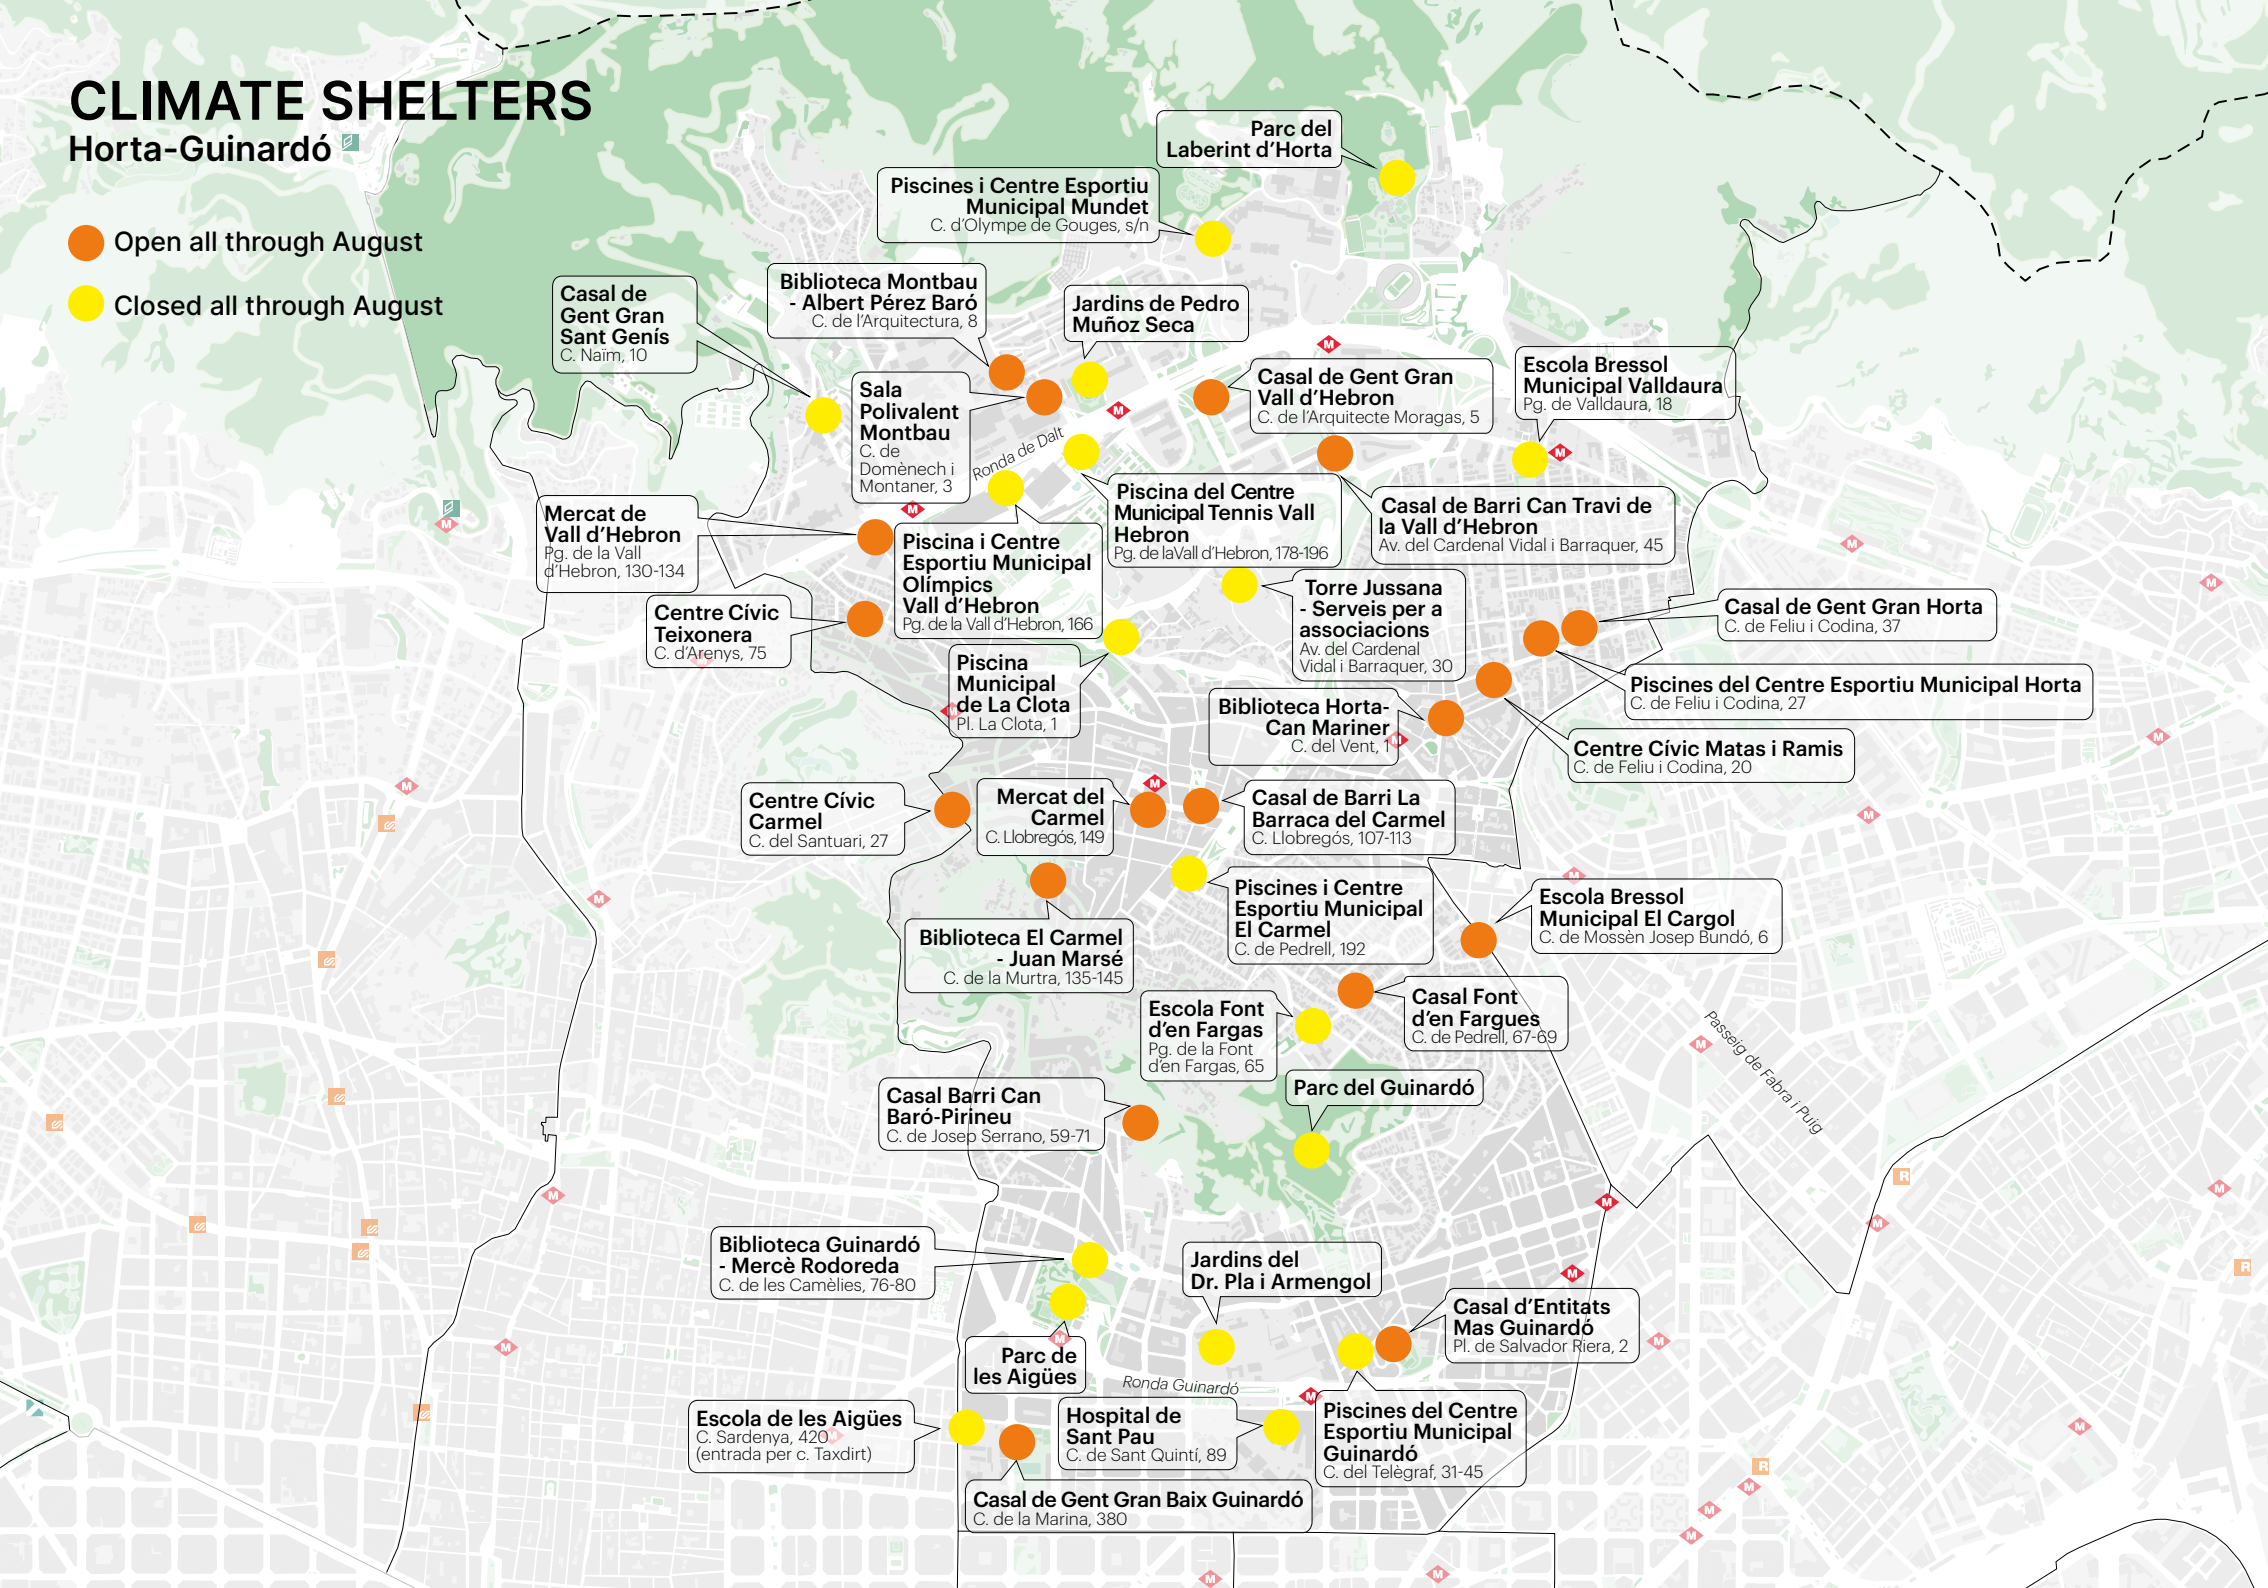

CLIMATE SHELTERS

Horta-Guinardó

● Open all through August

● Closed all through August

Parc del
Laberint d'Horta

Piscines i Centre Esportiu
Municipal Mundet
C. d'Olympe de Gouges, s/n

Casal de
Gent Gran
Sant Genís
C. Naim, 10

Biblioteca Montbau
- Albert Pérez Baró
C. de l'Arquitectura, 8

Jardins de Pedro
Muñoz Seca

Casal de Gent Gran
Vall d'Hebron
C. de l'Arquitecte Moragas, 5

Escola Bressol
Municipal Valldaura
Pg. de Valldaura, 18

Sala Polivalent
Montbau
C. de Domènech i
Montaner, 3

Mercat de
Vall d'Hebron
Pg. de la Vall
d'Hebron, 130-134

Piscina del Centre
Municipal Tennis Vall
Hebron
Pg. de la Vall d'Hebron, 178-196

Casal de Barri Can Travi de
la Vall d'Hebron
Av. del Cardenal Vidal i Barraquer, 45

Piscina i Centre
Esportiu Municipal
Olimpics
Vall d'Hebron
Pg. de la Vall d'Hebron, 166

Torre Jussana
- Serveis per a
associacions
Av. del Cardenal
Vidal i Barraquer, 30

Casal de Gent Gran Horta
C. de Feliu i Codina, 37

Centre Cívic
Teixonera
C. d'Arenys, 75

Piscina
Municipal
de La Clota
Pl. La Clota, 1

Biblioteca Horta-
Can Mariner
C. del Vent, 1

Piscines del Centre Esportiu Municipal Horta
C. de Feliu i Codina, 27

Centre Cívic Matas i Ramis
C. de Feliu i Codina, 20

Centre Cívic
Carmel
C. del Santuari, 27

Mercat del
Carmel
C. Llobregós, 149

Casal de Barri La
Barraca del Carmel
C. Llobregós, 107-113

Piscines i Centre
Esportiu Municipal
El Carmel
C. de Pedrell, 192

Escola Bressol
Municipal El Cargol
C. de Mossèn Josep Bundó, 6

Biblioteca El Carmel
- Juan Marsé
C. de la Murtra, 135-145

Escola Font
d'en Fargas
Pg. de la Font
d'en Fargas, 65

Casal Font
d'en Fargas
C. de Pedrell, 67-69

Casal Barri Can
Baró-Pirineu
C. de Josep Serrano, 59-71

Parc del Guinardó

Biblioteca Guinardó
- Mercè Rodoreda
C. de les Camèlies, 76-80

Jardins del
Dr. Pla i Armengol

Casal d'Entitats
Mas Guinardó
Pl. de Salvador Riera, 2

Parc de
les Aigües

Escola de les Aigües
C. Sardenya, 420
(entrada per c. Taxdirt)

Hospital de
Sant Pau
C. de Sant Quintí, 89

Piscines del Centre
Esportiu Municipal
Guinardó
C. del Telègraf, 31-45

Casal de Gent Gran Baix Guinardó
C. de la Marina, 380